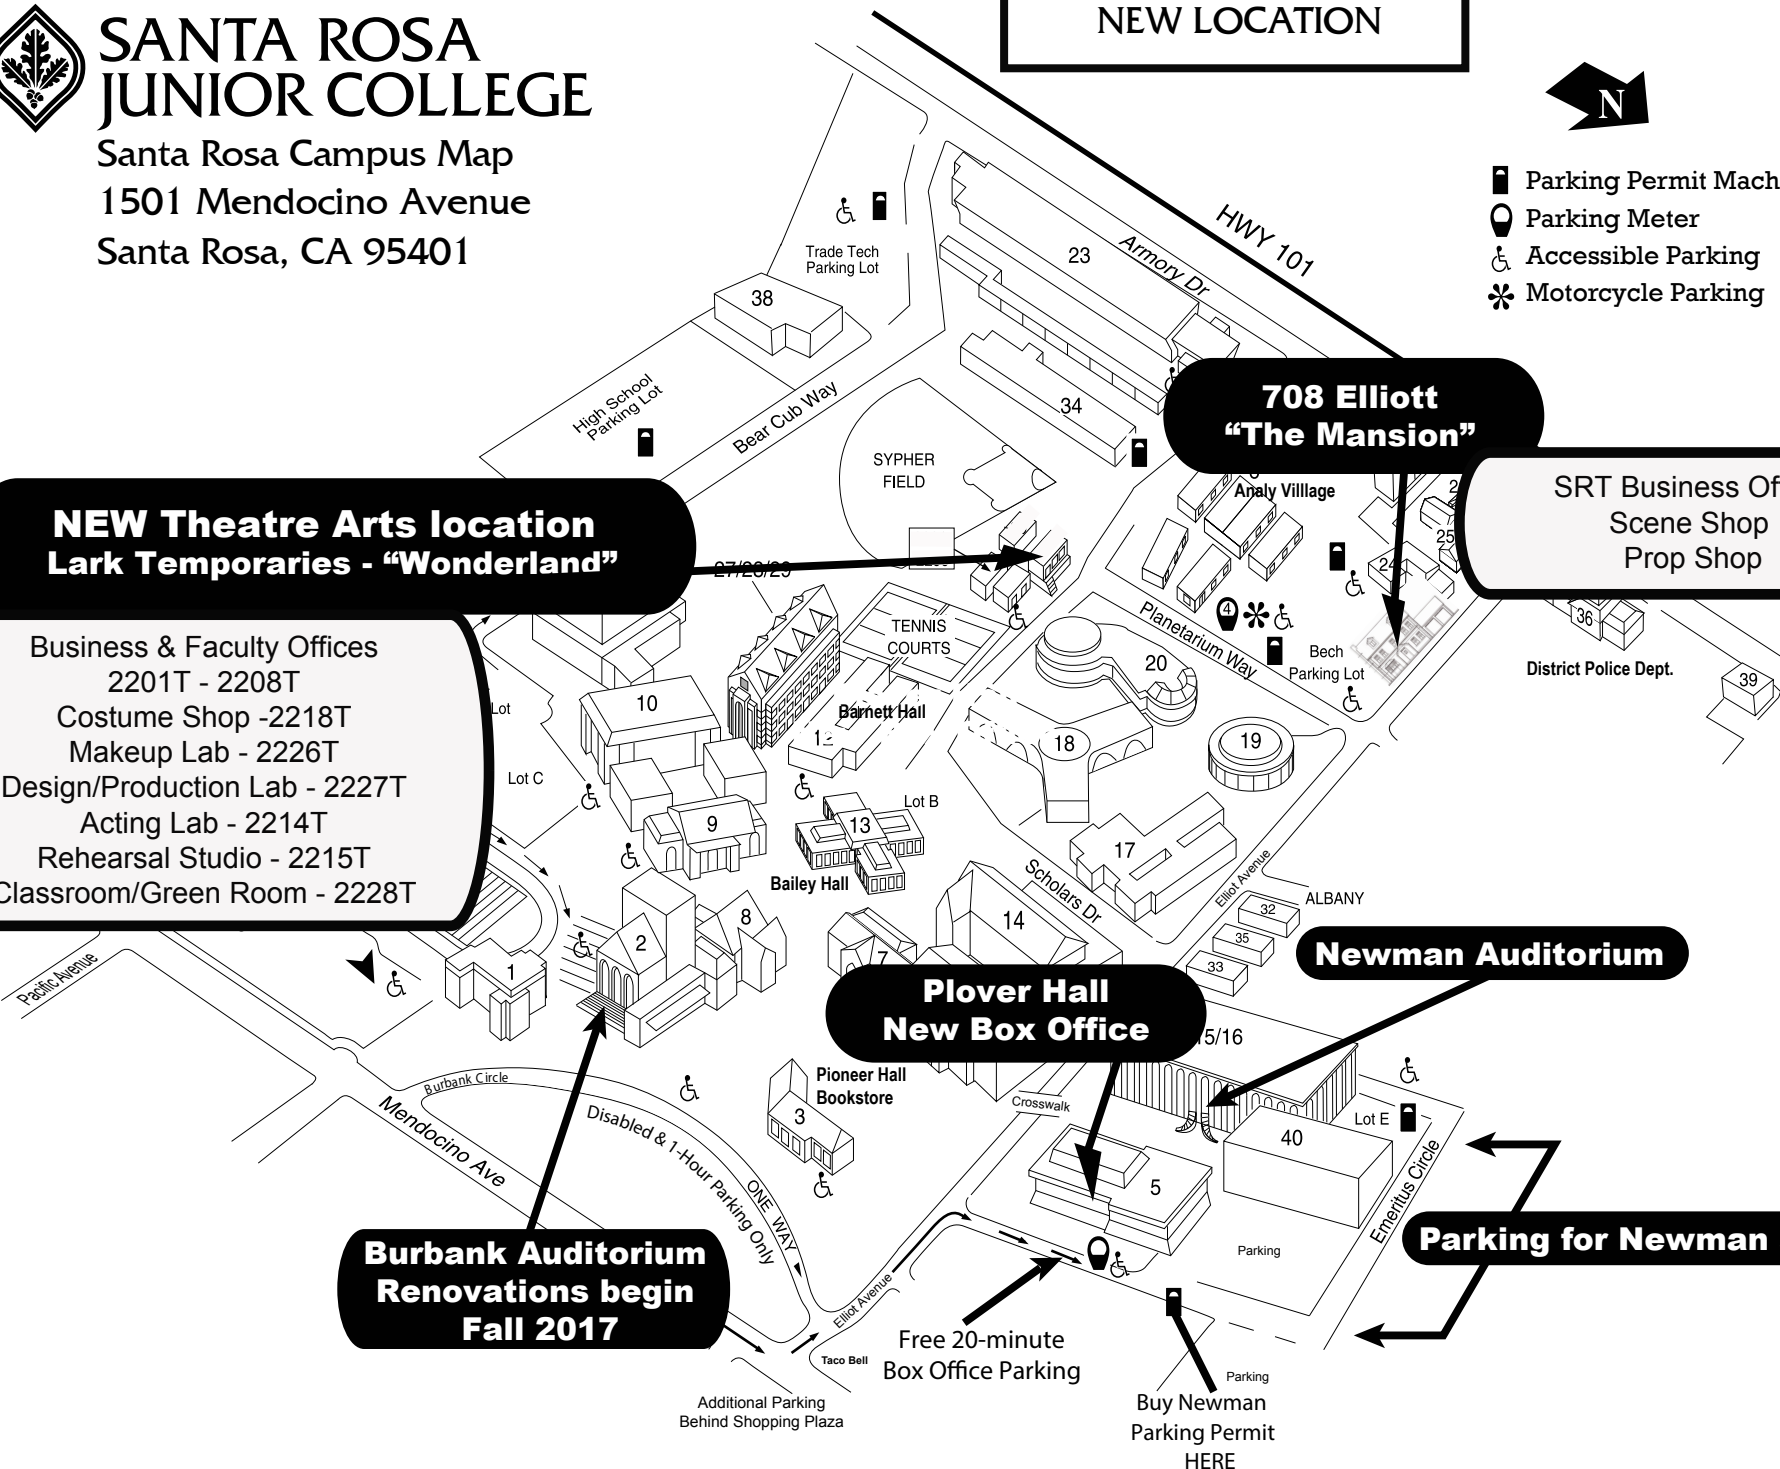

# SANTA ROSA JUNIOR COLLEGE

Santa Rosa Campus Map  
1501 Mendocino Avenue  
Santa Rosa, CA 95401

Theatre Arts Department  
NEW LOCATION

- Parking Permit Machine
- Parking Meter
- Accessible Parking
- Motorcycle Parking

**NEW Theatre Arts location**  
**Lark Temporaries - "Wonderland"**

- Business & Faculty Offices - 2201T - 2208T
- Costume Shop - 2218T
- Makeup Lab - 2226T
- Design/Production Lab - 2227T
- Acting Lab - 2214T
- Rehearsal Studio - 2215T
- Classroom/Green Room - 2228T

**708 Elliott**  
**"The Mansion"**

**SRT Business Office**  
**Scene Shop**  
**Prop Shop**

**Burbank Auditorium**  
**Renovations begin**  
**Fall 2017**

**Plover Hall**  
**New Box Office**

**Newman Auditorium**

**Parking for Newman shows**

Free 20-minute  
Box Office Parking

Buy Newman  
Parking Permit  
HERE

Additional Parking  
Behind Shopping Plaza