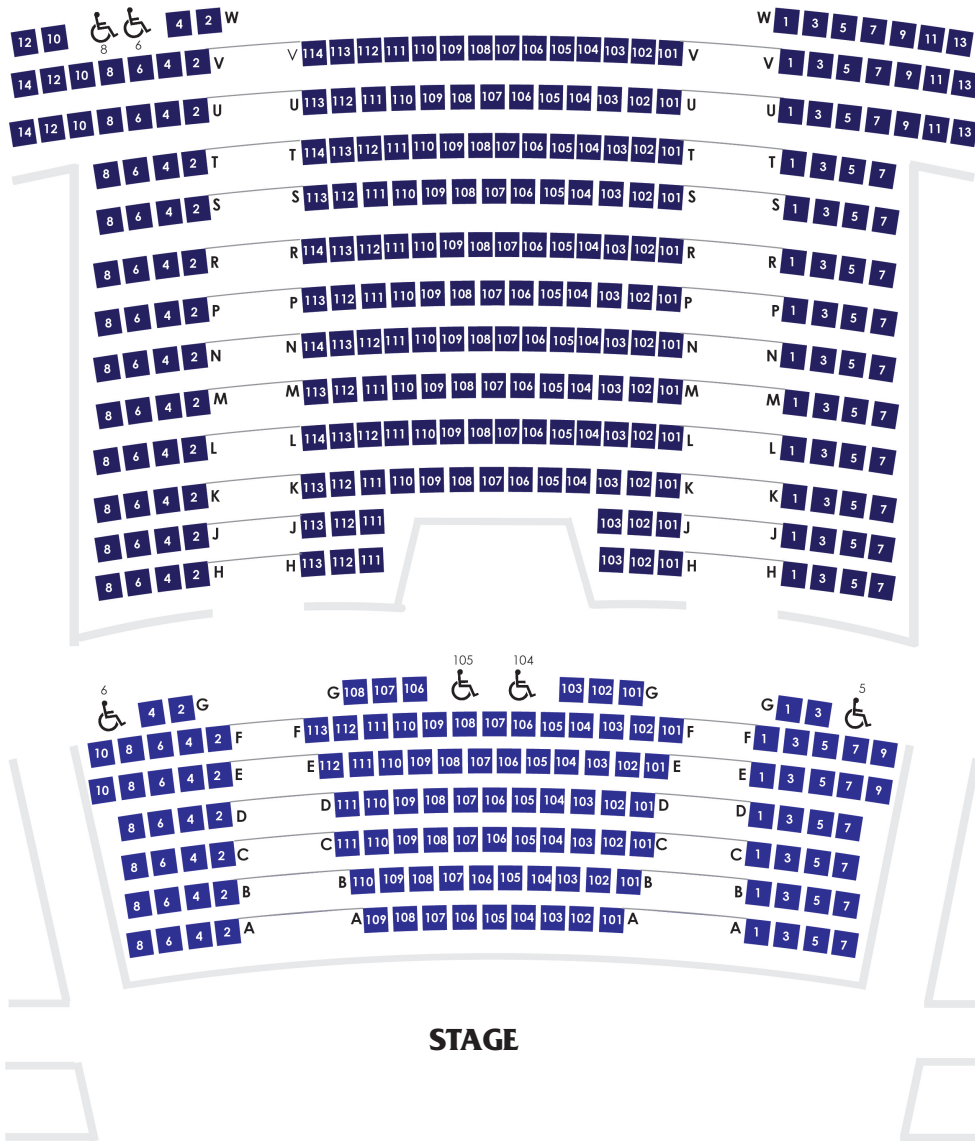

Burbank Main Theatre

Studio Theatre